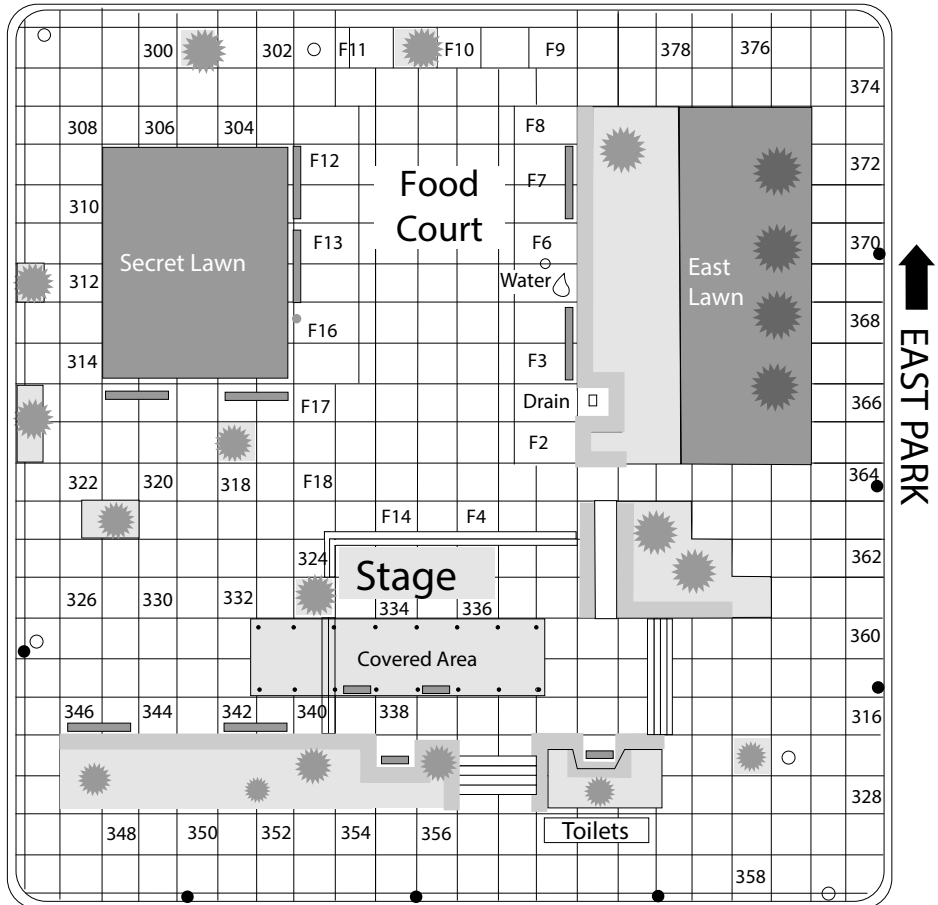

Butterfly Lot Vendor Parking

Version B - Even # Booths

LANE COUNTY FARMERS MARKET

← 8th AVENUE

Legend	Grass	Flower Bed	Lamp Post	Parking Meter	Bike Rack
Bench	Tree	100 Booth Space	Street Sign		