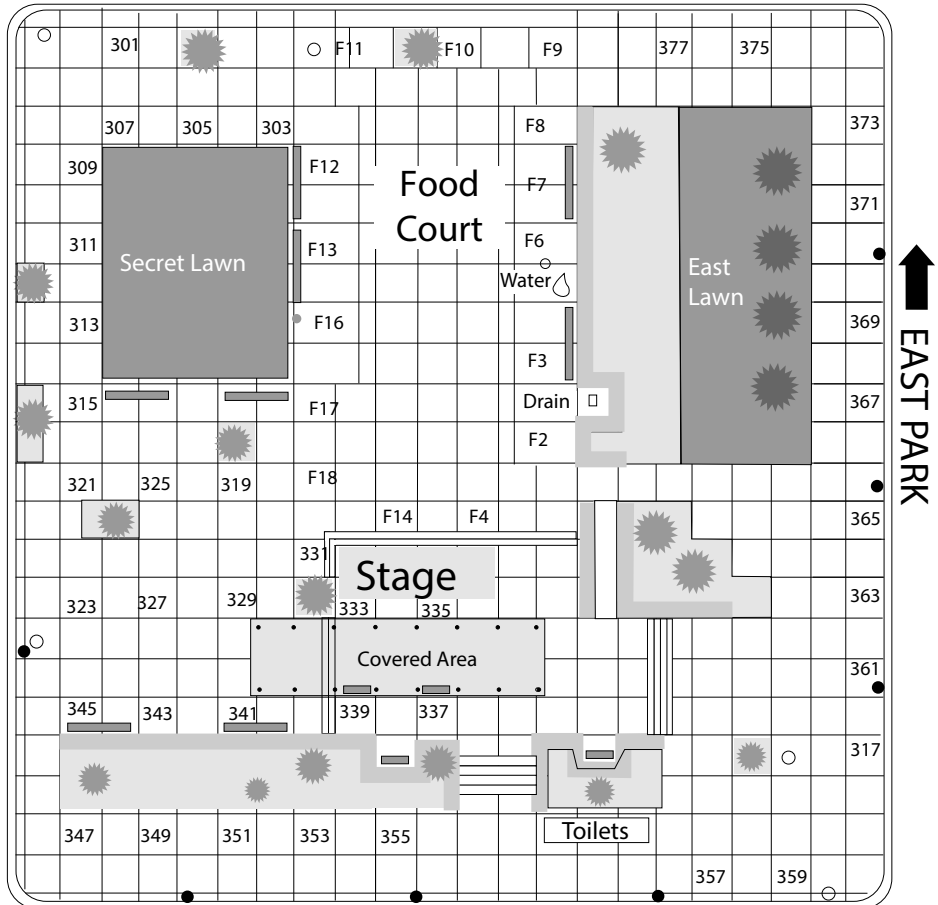

Butterfly Lot Vendor Parking

Version A - Odd # Booths

LANE COUNTY FARMERS MARKET

← 8th AVENUE

Legend				
	Grass		Flower Bed	
	Bench		Tree	
	Booth Space		Street Sign	

INFO BOOTH

Recycling

5/21/20