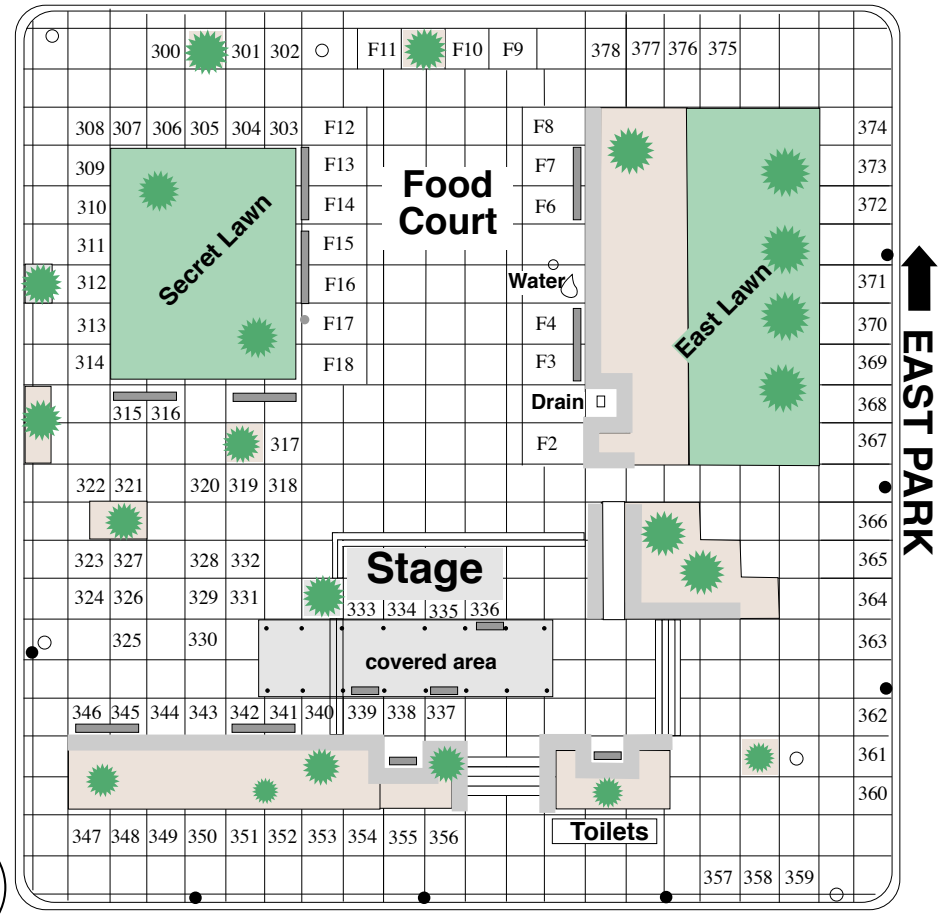

Butterfly Lot Vendor Parking

LANE COUNTY FARMERS' MARKET

← 8th AVENUE

WEST PARK ↓

↑ OAK STREET

→ SOUTH PARK

↑ EAST PARK

→ SOUTH PARK

Legend

- Grass
- Flower Bed
- Lamp Post
- Parking Meter
- Bench
- Tree
- Booth Space
- Street Sign
- Bike Parking

INFO BOOTH Recycling