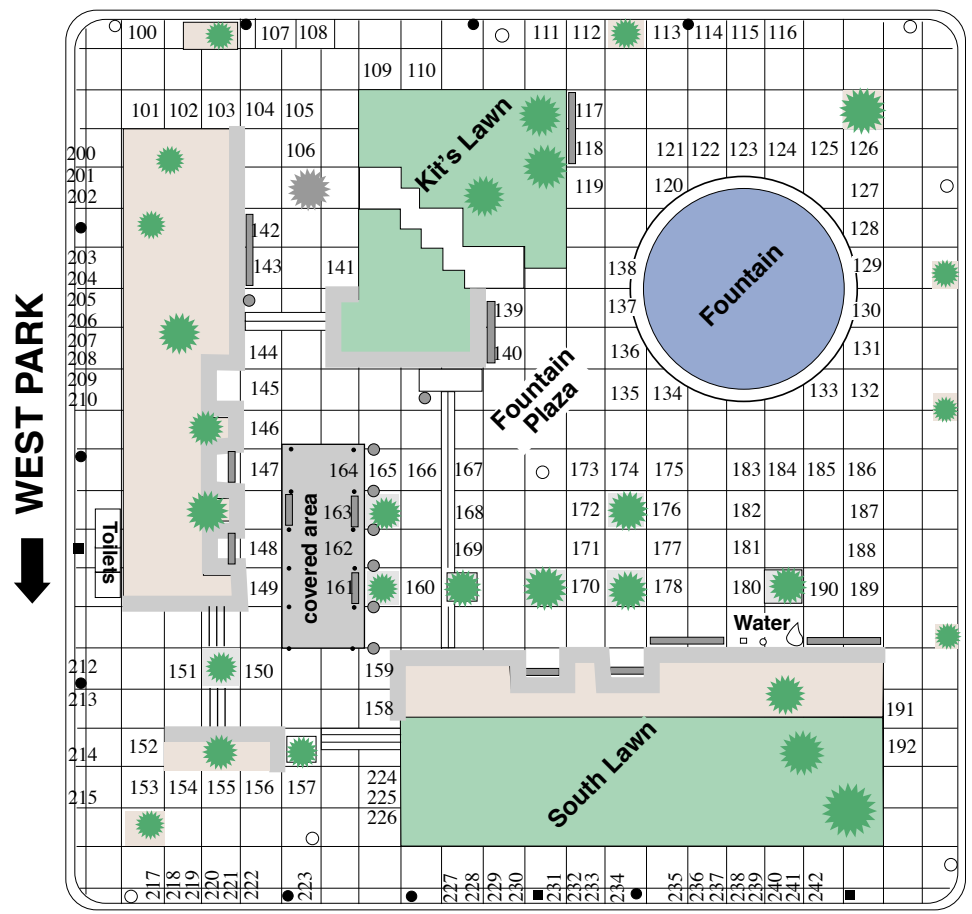

Butterfly Lot Vendor Parking

LANE COUNTY FARMERS' MARKET

← 8th AVENUE

WEST PARK ↓

↑ OAK STREET

→ SOUTH PARK

↑ EAST PARK

→ SOUTH PARK

Legend

- Grass
- Flower Bed
- Lamp Post
- Parking Meter
- Bench
- Tree
- Booth Space
- Street Sign
- Bike Parking

INFO BOOTH Recycling